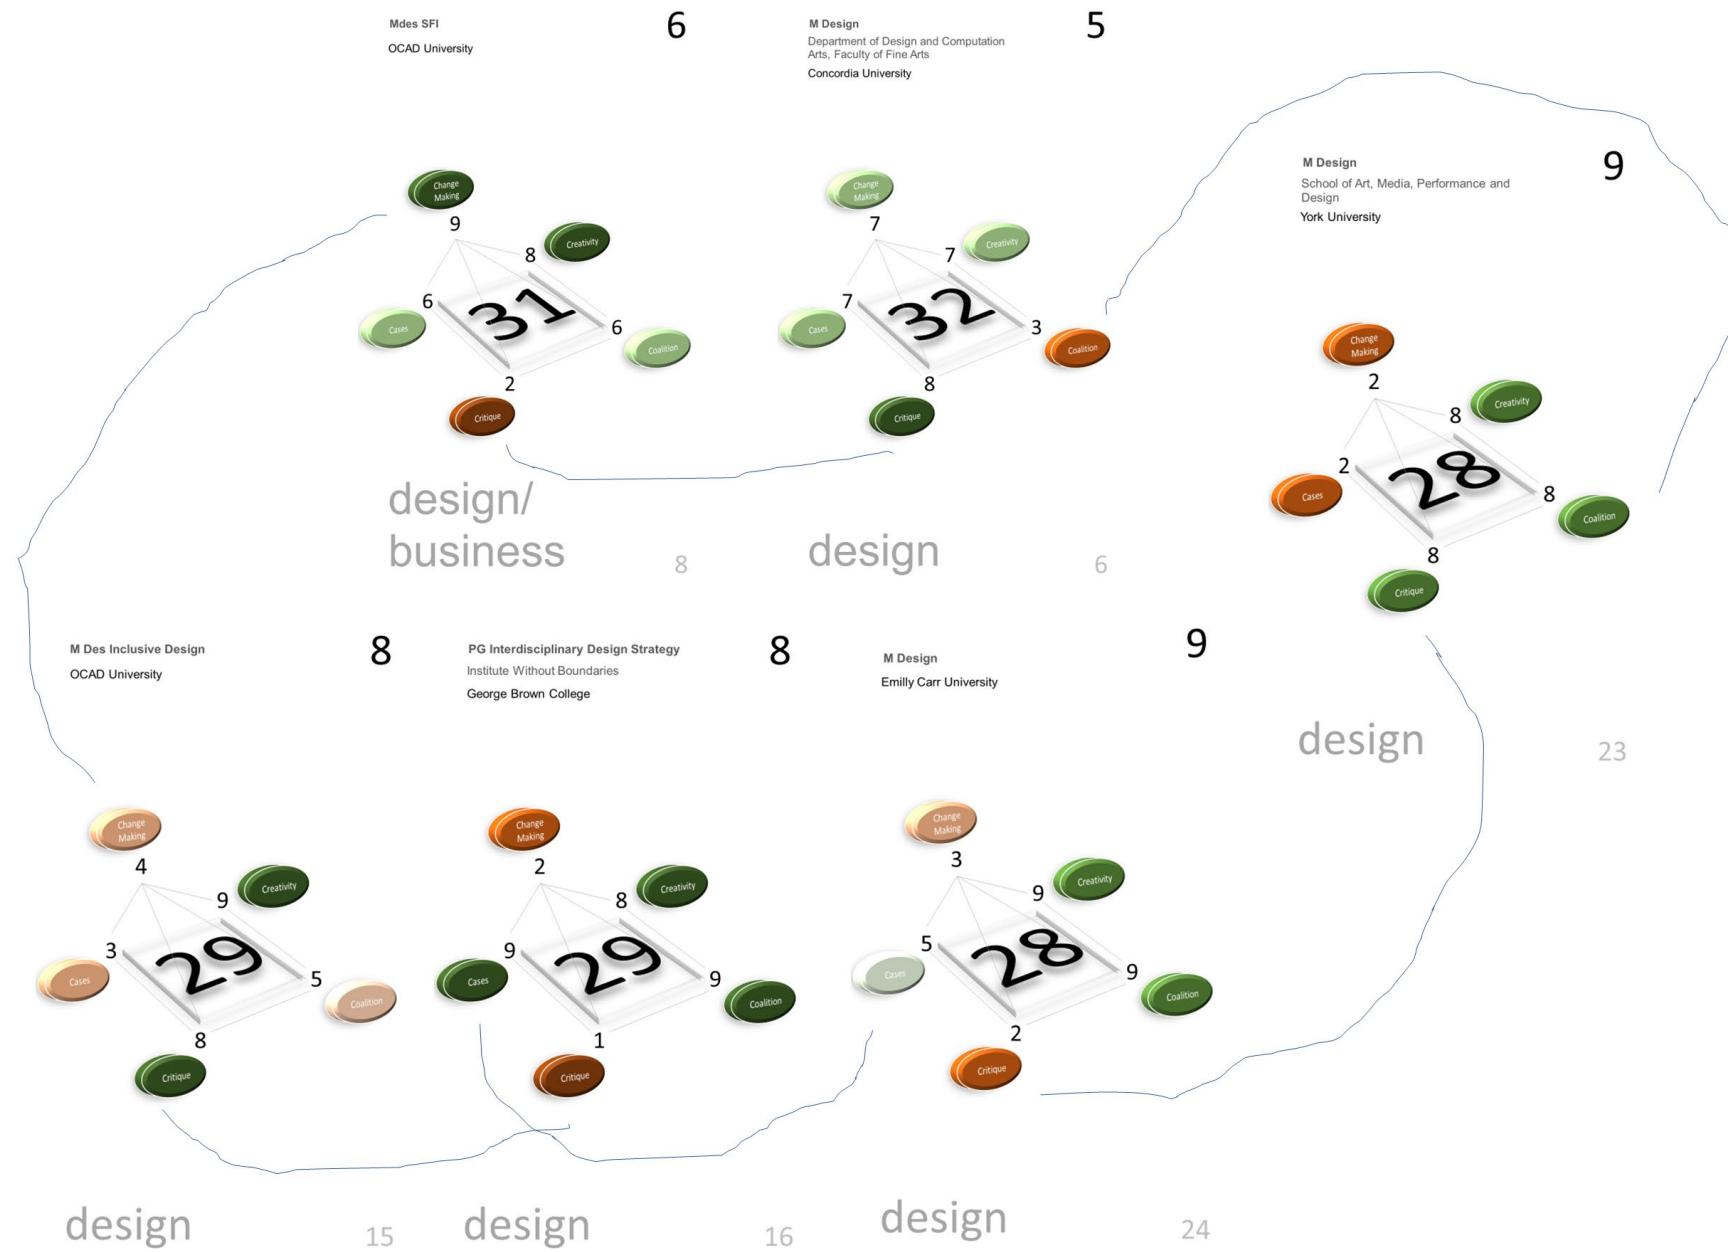

5

M Design
Department of Design and Computation
Arts, Faculty of Fine Arts
Concordia University

5

design

6

policy

design/
business

The Game Configurations

Design schools only
 Different patterns:
 Main config (6 links)
 Feed-off 1, Feed-off 2, Feed-off 3
 Average 29.5

M Des Inclusive Design
OCAD University

8

M Design
School of Art, Media, Performance and Design
York University