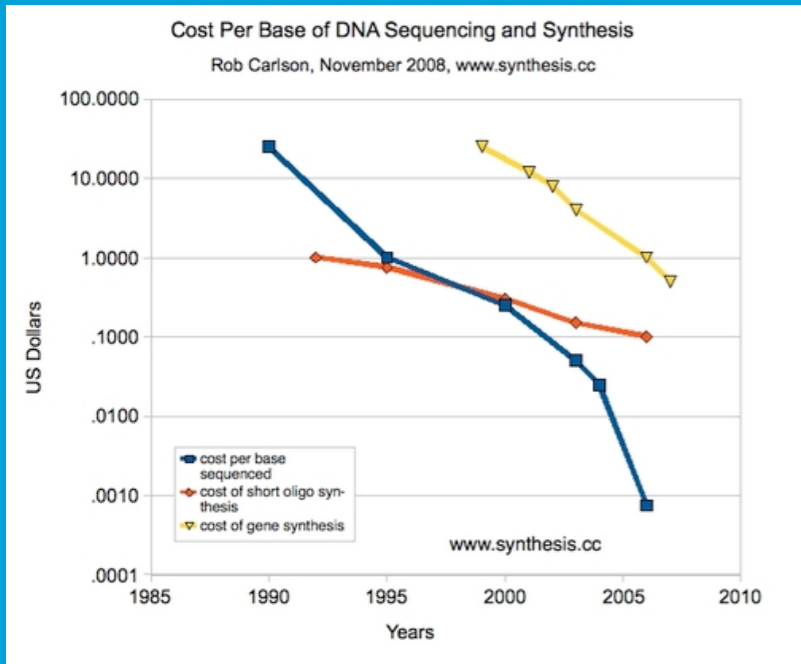

CHANGES AT

interdisciplinary art, and life's new design

THE LAB BENCH

Britt Wray MA Thesis Defense
August 21, 2012
OCAD University

What is
Synthetic
Biology?

REDEFINING GENETIC ENGINEERING ON THE BASIS OF DESIGN