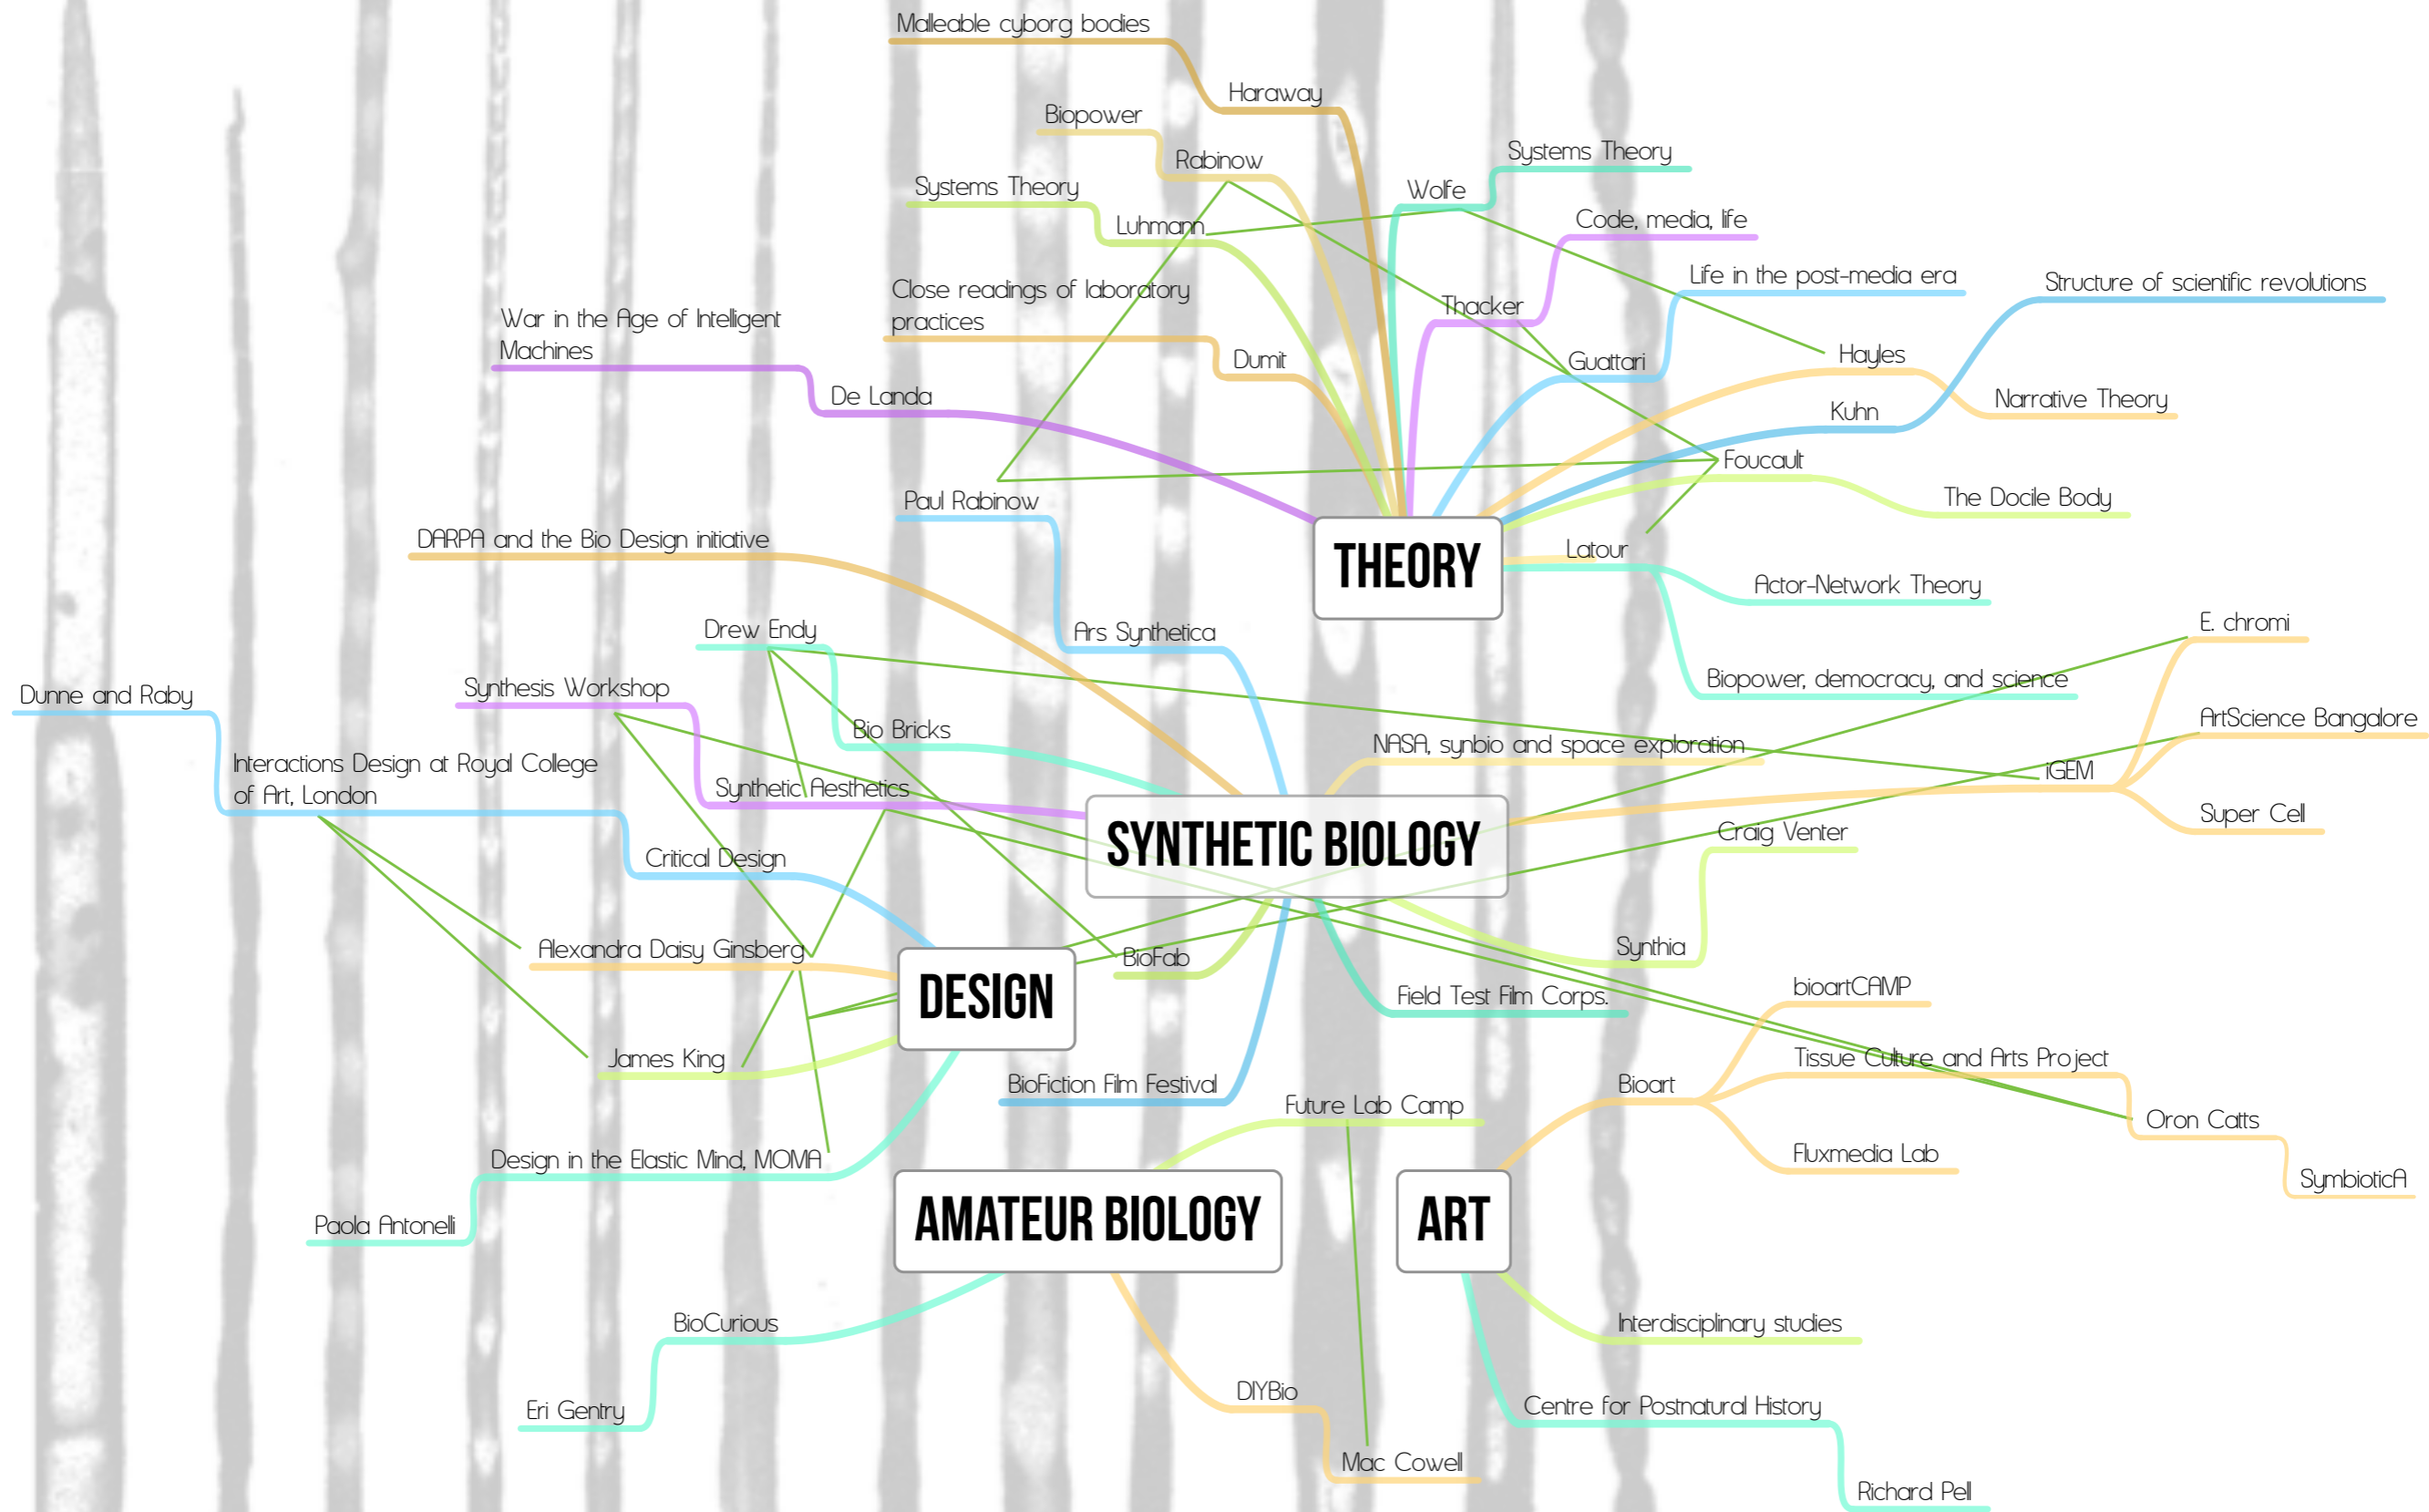

CHANGES AT

interdisciplinary art, and life's new design

THE LAB BENCH

Britt Wray MA Thesis Defense
August 21, 2012
OCAD University

What is
Synthetic
Biology?

REDEFINING GENETIC ENGINEERING ON THE BASIS OF DESIGN

O'Malley et al., 2007

Art

Design

ANTHROPOLOGY,

TOPOGRAPHY, PRACTICE

Media

Citizen
Science

Power

the
SYNTHETIC BIO
DOCUMENTARY

from
FIELD TEST INDEPENDENT FILM CORPS

Ecology of Practices

Feminist STS

Intra-actions, situated knowledge

Synbio machine rhetoric, myth and play

The DIY Body Project, value of difference