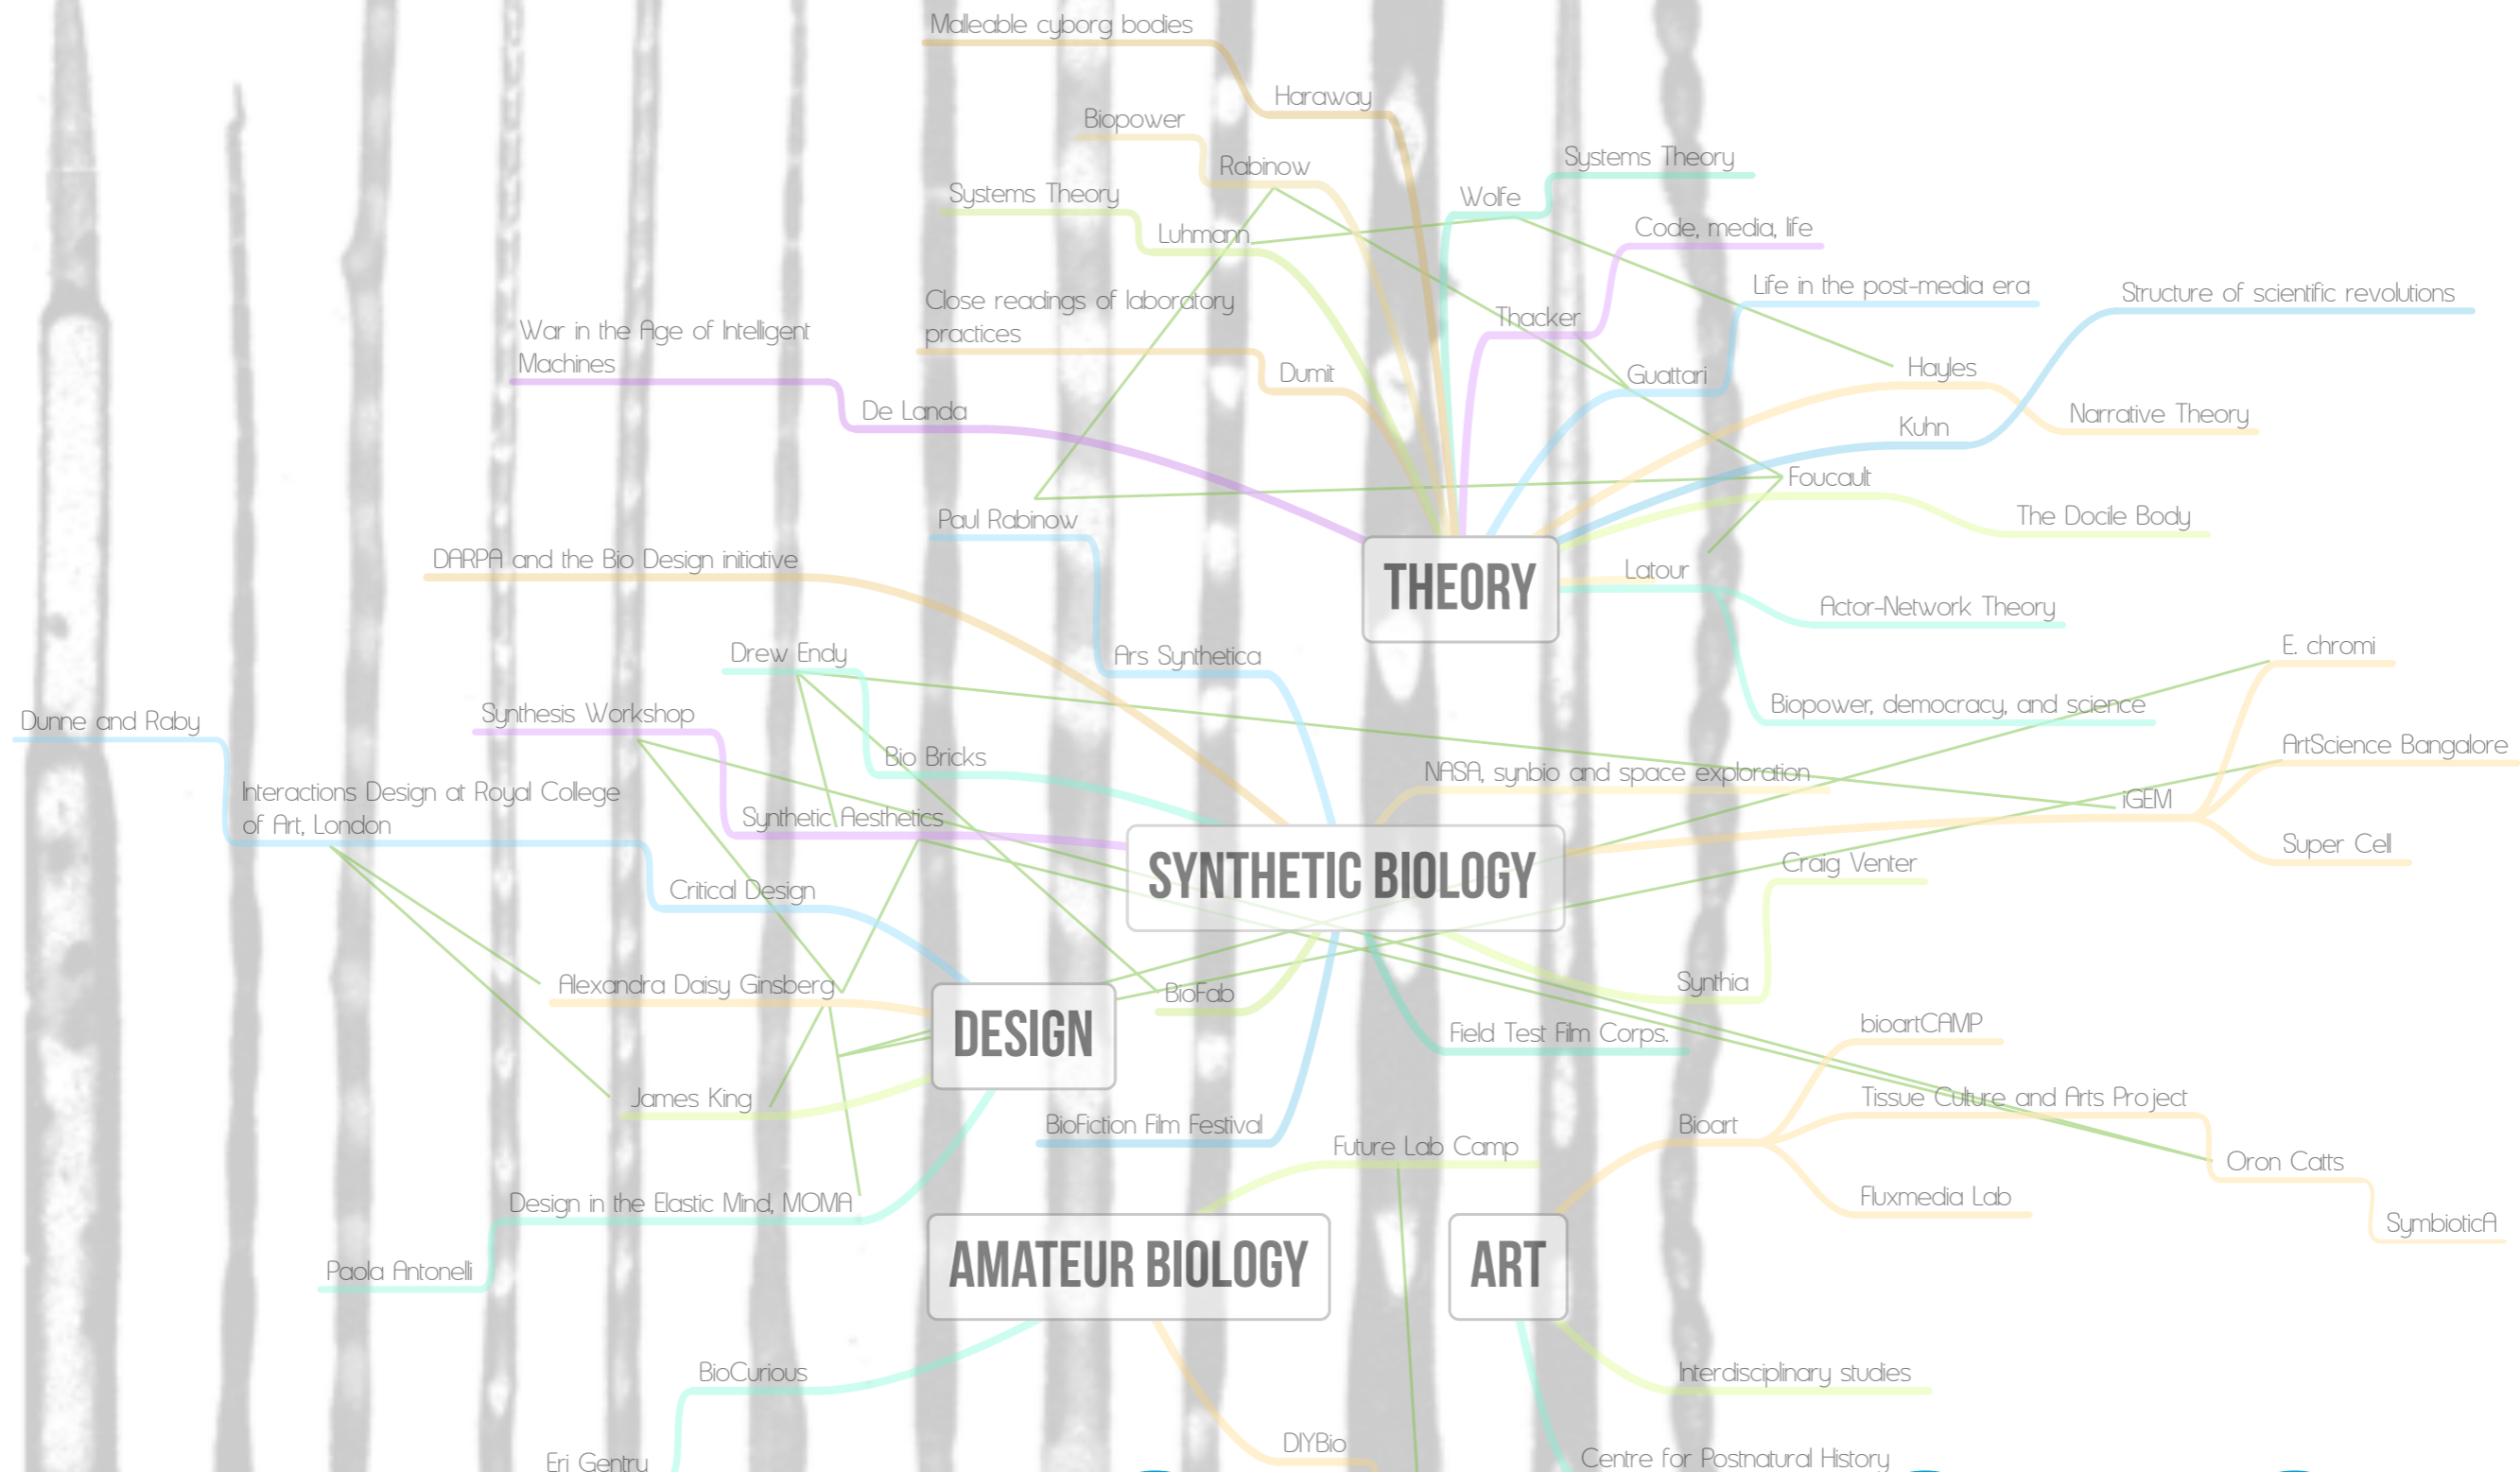

O'Malley et al., 2007

Art

Design

ANTHROPOLOGY,

TOPOGRAPHY, PRACTICE

Media

Citizen
Science

Power

the
SYNTHETIC BIO
DOCUMENTARY

from
FIELD TEST INDEPENDENT FILM CORPS

Ecology of Practices

Feminist STS

Intra-actions, situated knowledge

Synbio machine rhetoric, myth and play

The DIY Body Project, value of difference